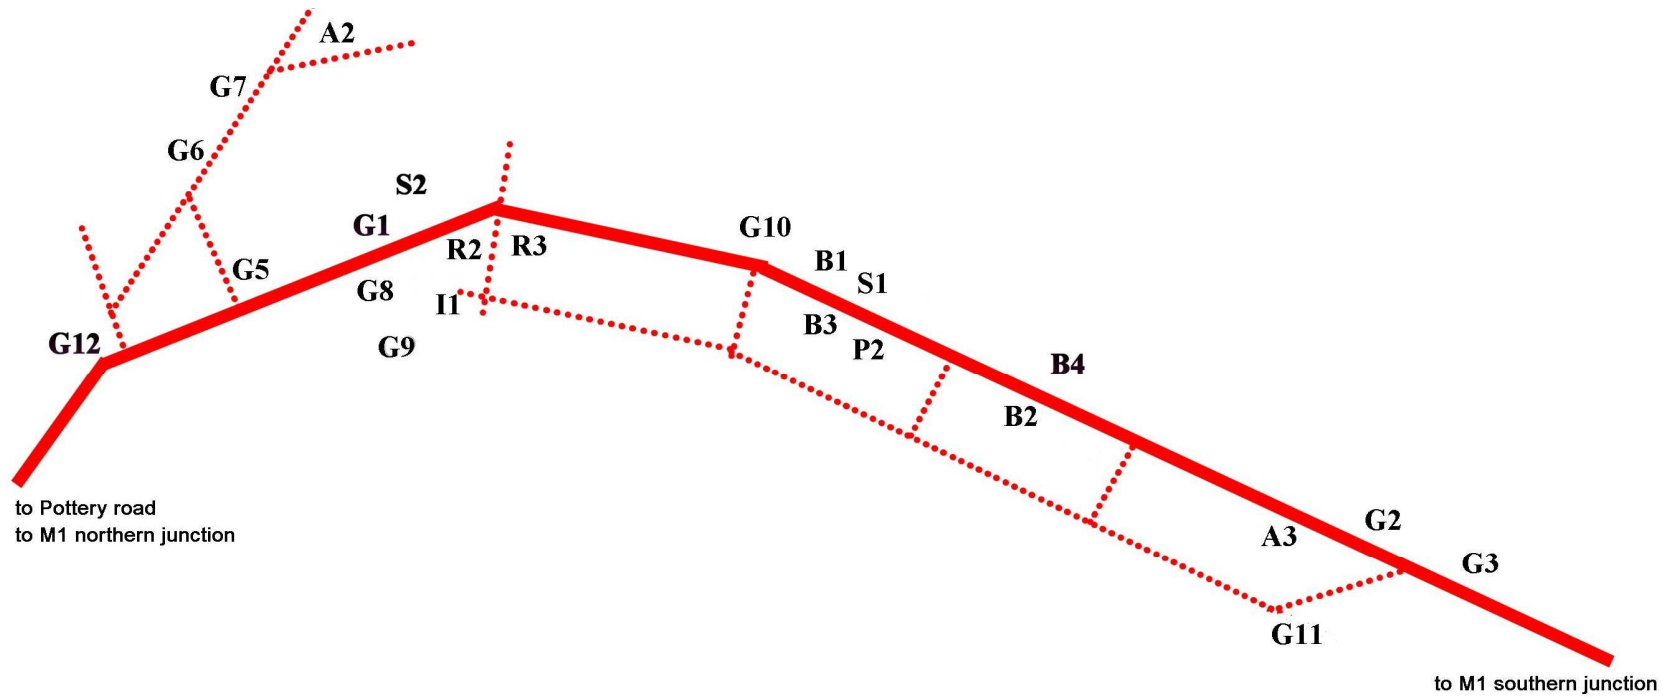

Dedza Township Centre

General

- G1 Bus Depot
- G2 Hospital
- G3 Market
- G5 Red Cross
- G6 Police
- G7 BOMA (District Council)
- G8 Library
- G9 Football Stadium
- G10 Post Office
- G11 FM Motors (car repair)
- G12 ex-church (nursery)

Petrol Stations

- P2 Total

Accommodation

- A2 Panjira Lodge
- A3 Rainbow Guesthouse

Restaurants and Bars

- R2 Boiz Club
- R3 Golden Dish

Banks

- B1 Standard Bank
- B2 NBS Bank
- B3 Malawi Savings Bank
- B4 FMB Bank